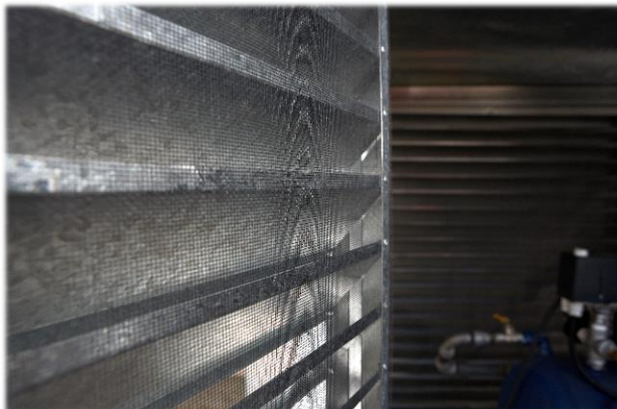

Design and materials.

Galvanised sheet steel panels

Manufactured in a New Zealand based factory environment using CNC technology

304 stainless steel bolts used to secure panels.

CAD designed for easy assembly and installation.

Dimensions standard module, L 2270mm x D 1050mm x H 1200mm not including base fixings.

Weight restrictions,

JALOC do not advise Lifting the POWERHOUSE enclosure with the mechanical plant installed without first checking the weight load restrictions with the JALOC engineers first.

Visit our web site @ www.jaloc.co.nz

**THE SMART, SPACE-SAVING WAY TO KEEP BULKY ITEMS CLEAN, SECURE AND CLOSE-AT-HAND
MADE HERE IN NEW ZEALAND**