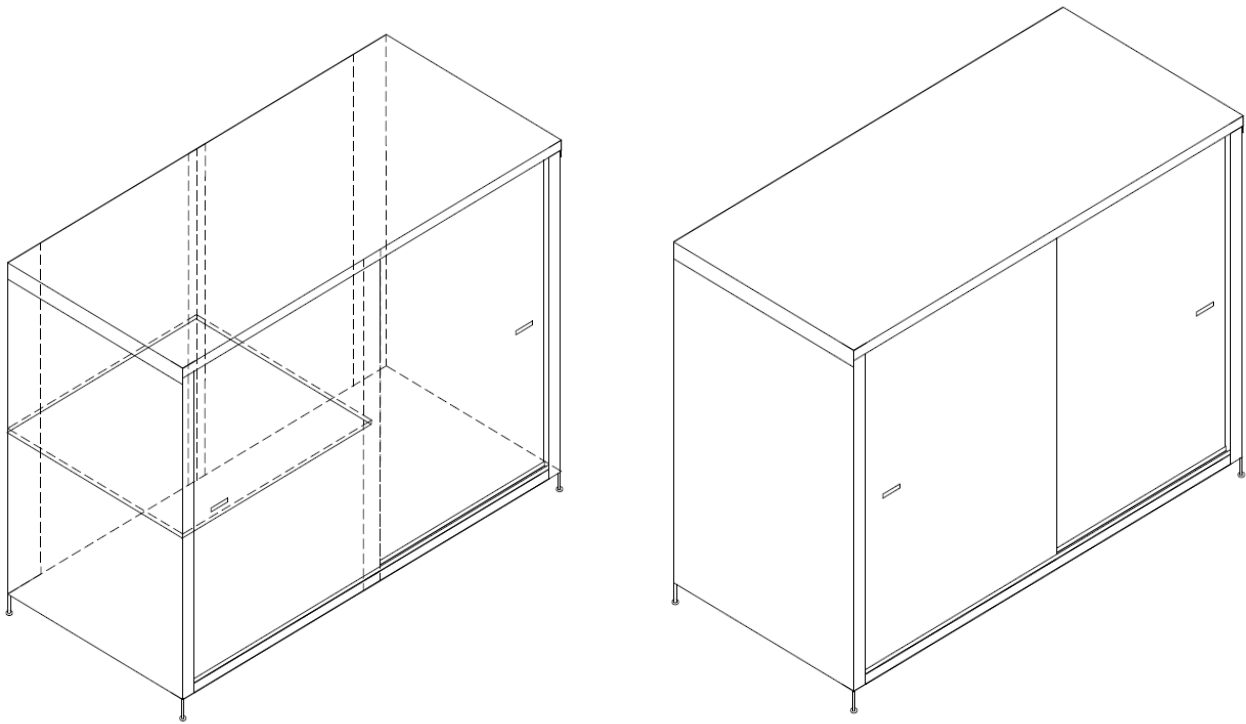

The Dual Upright Storage Locker

Model Number, JDUL 4000

Product Summary

The New Zealand made Jaloc Dual Upright – folded sheet metal locker is architecturally suited for an apartment garage or basement car park area.

The custom designed Dual Upright sheet metal storage locker is a secure lockable cabinet with two sliding doors designed to give maximum space storage capacity.

Removable metal shelving is supplied to split the storage space into two halves for improved organising of your valuable items, visual searching and better use of the available space.

Design and materials.

Locker dimensions = 2270mm long, 1050mm deep, 1700mm high + Mounting feet,
Panels a constructed using .8 and .9 Electrogalv sheets JIS G3313 .06 OZ SECC phos and dry.

Lockers are designed and manufactured in New Zealand to NZ standards using CAD and CNC technology and the latest sheet metal machinery.

Visit our web site @ www.jaloc.co.nz

**THE SMART, SPACE-SAVING WAY TO KEEP BULKY ITMES CLEAN, SECURE AND CLOSE-AT-HAND
MADE HERE IN NEW ZEALAND**

JDUL 4000-Dual Upright Storage Locker

Functional Specs

- 2270mm Wide x 1050mm Deep x 1700mm High
- Internal volume is Approx. $4.05 m^3$
- Door openings 2 x 1000x1500mm high
- Shelf Size Approx. $1 m^2$